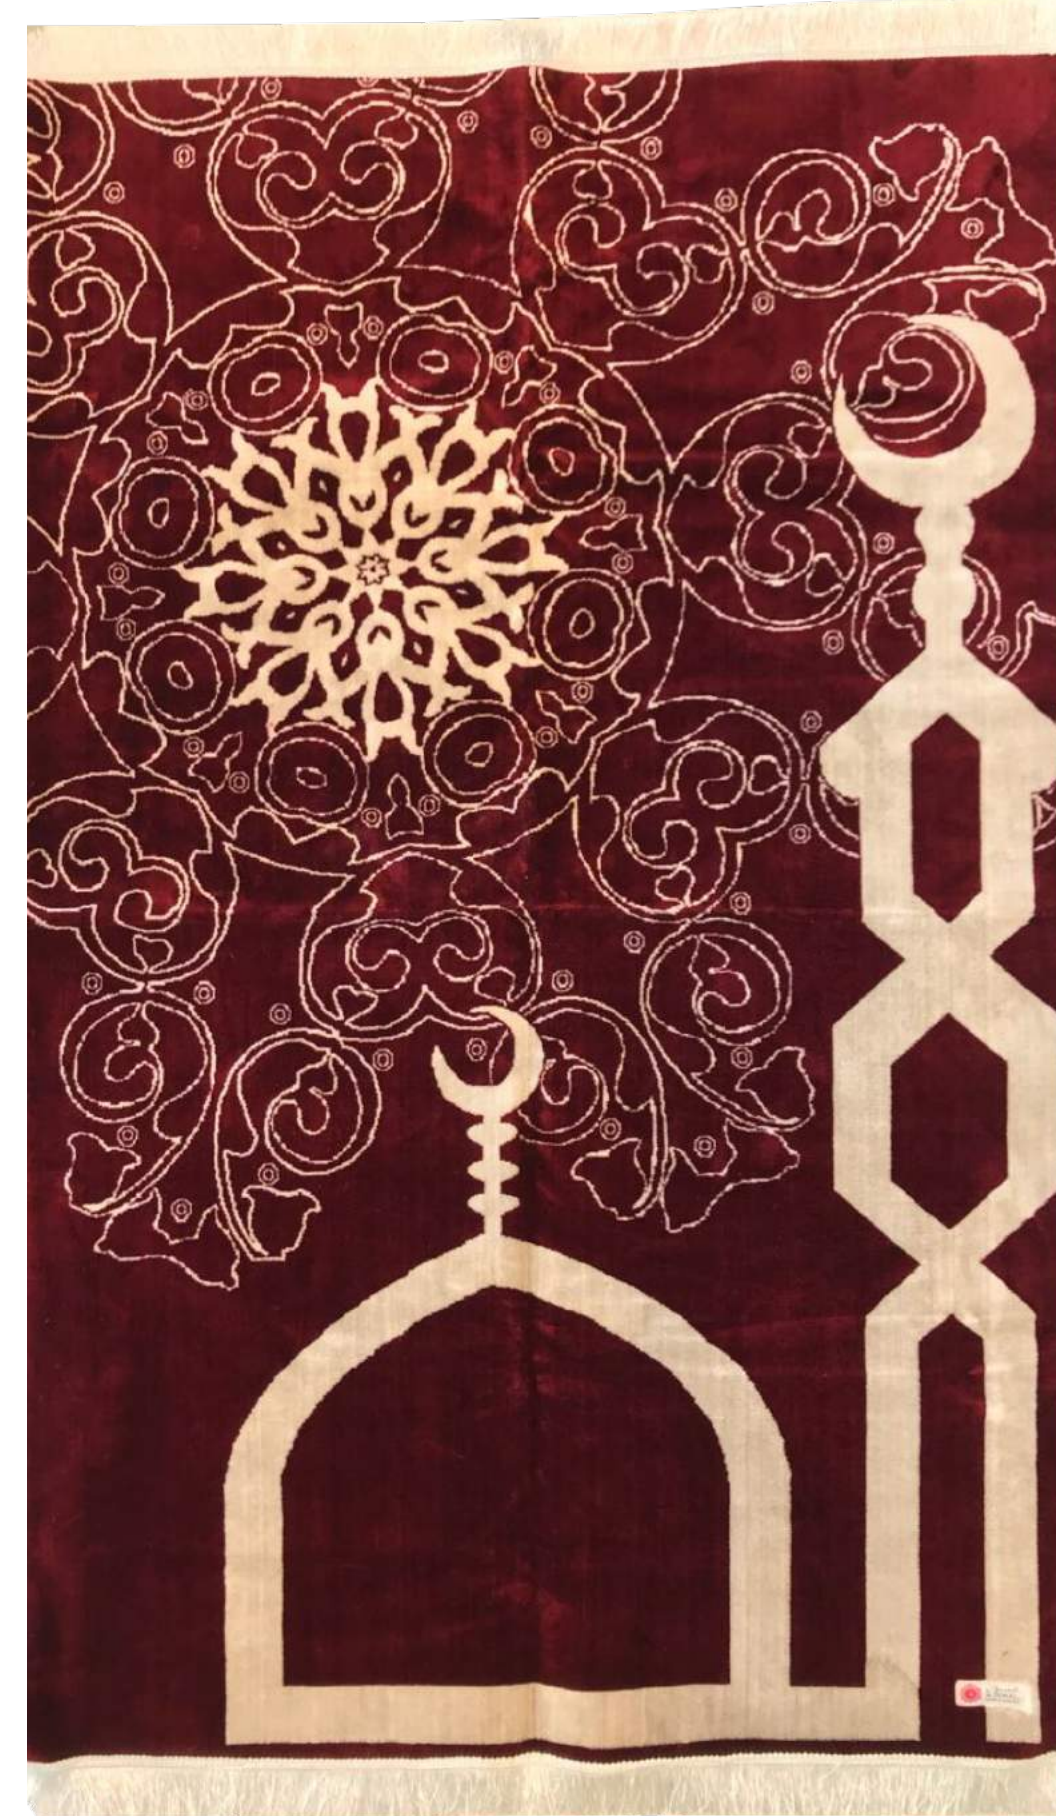

Item Code
13634

Dimensions
82 x 130 cm

Composition
Cotton
Polyester
Acrylic

Colors
Red
Brown
Olive
Petroly

Weight
720 g

●●●● Al Jamea Mat | سجادة الجامع

Al-Andalusia Mat | سجادة الأندلسية

A luxurious rug that reflects the greatness of Islamic art. Featuring a design that includes a number of geometric shapes and complex arrangements that is combined to make it a perfect mat.