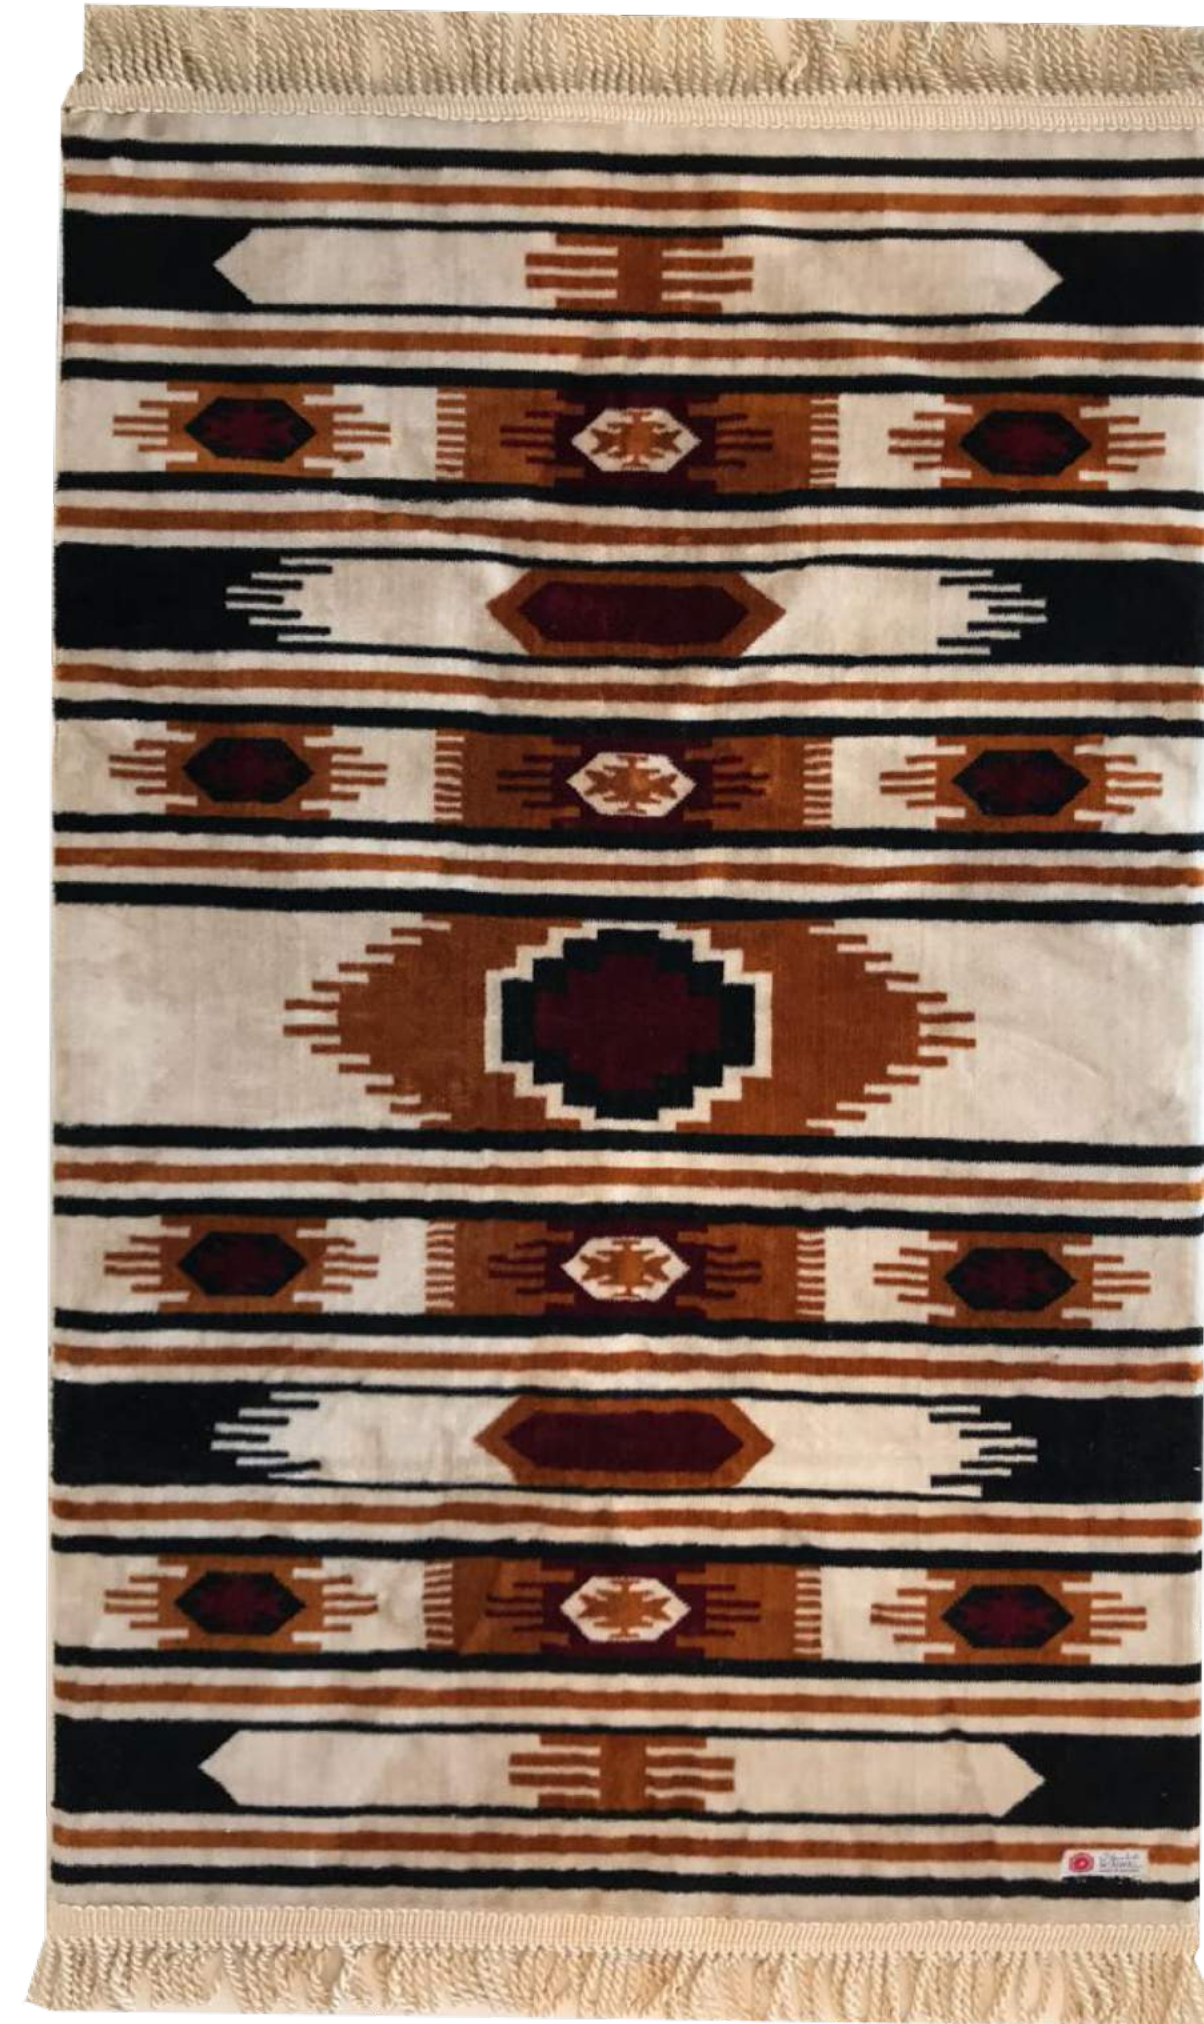

●●●● Al-Turath Memory Foam Mat | سجادة التراث الطبية