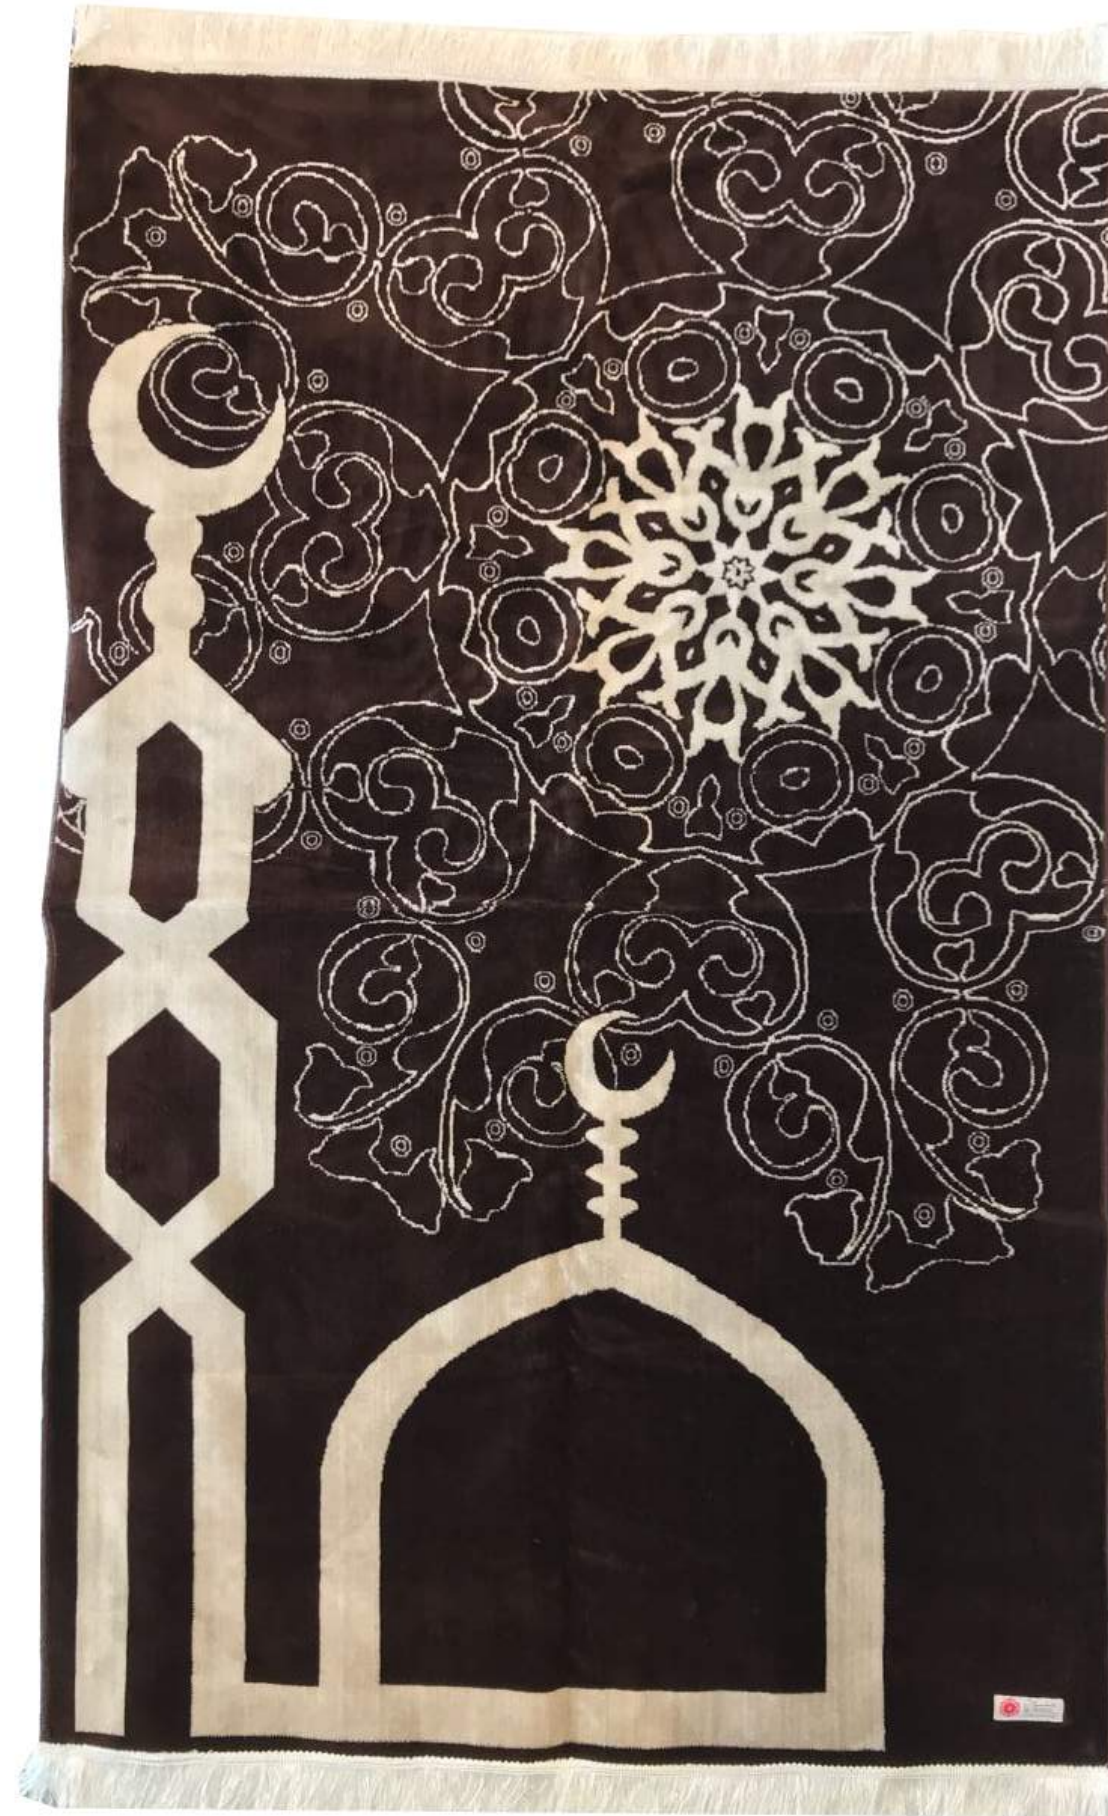

Item Code
13634

Dimensions
82 x 130 cm

Composition
Cotton
Polyester
Acrylic

Colors
Red
Brown
Olive
Petroly

Weight
720 g

●●●● Al Jamea Mat | سجادة الجامع

Al-Andalusia Mat | سجادة الأندلسية

A luxurious rug that reflects the greatness of Islamic art. Featuring a design that includes a number of geometric shapes and complex arrangements that is combined to make it a perfect mat.