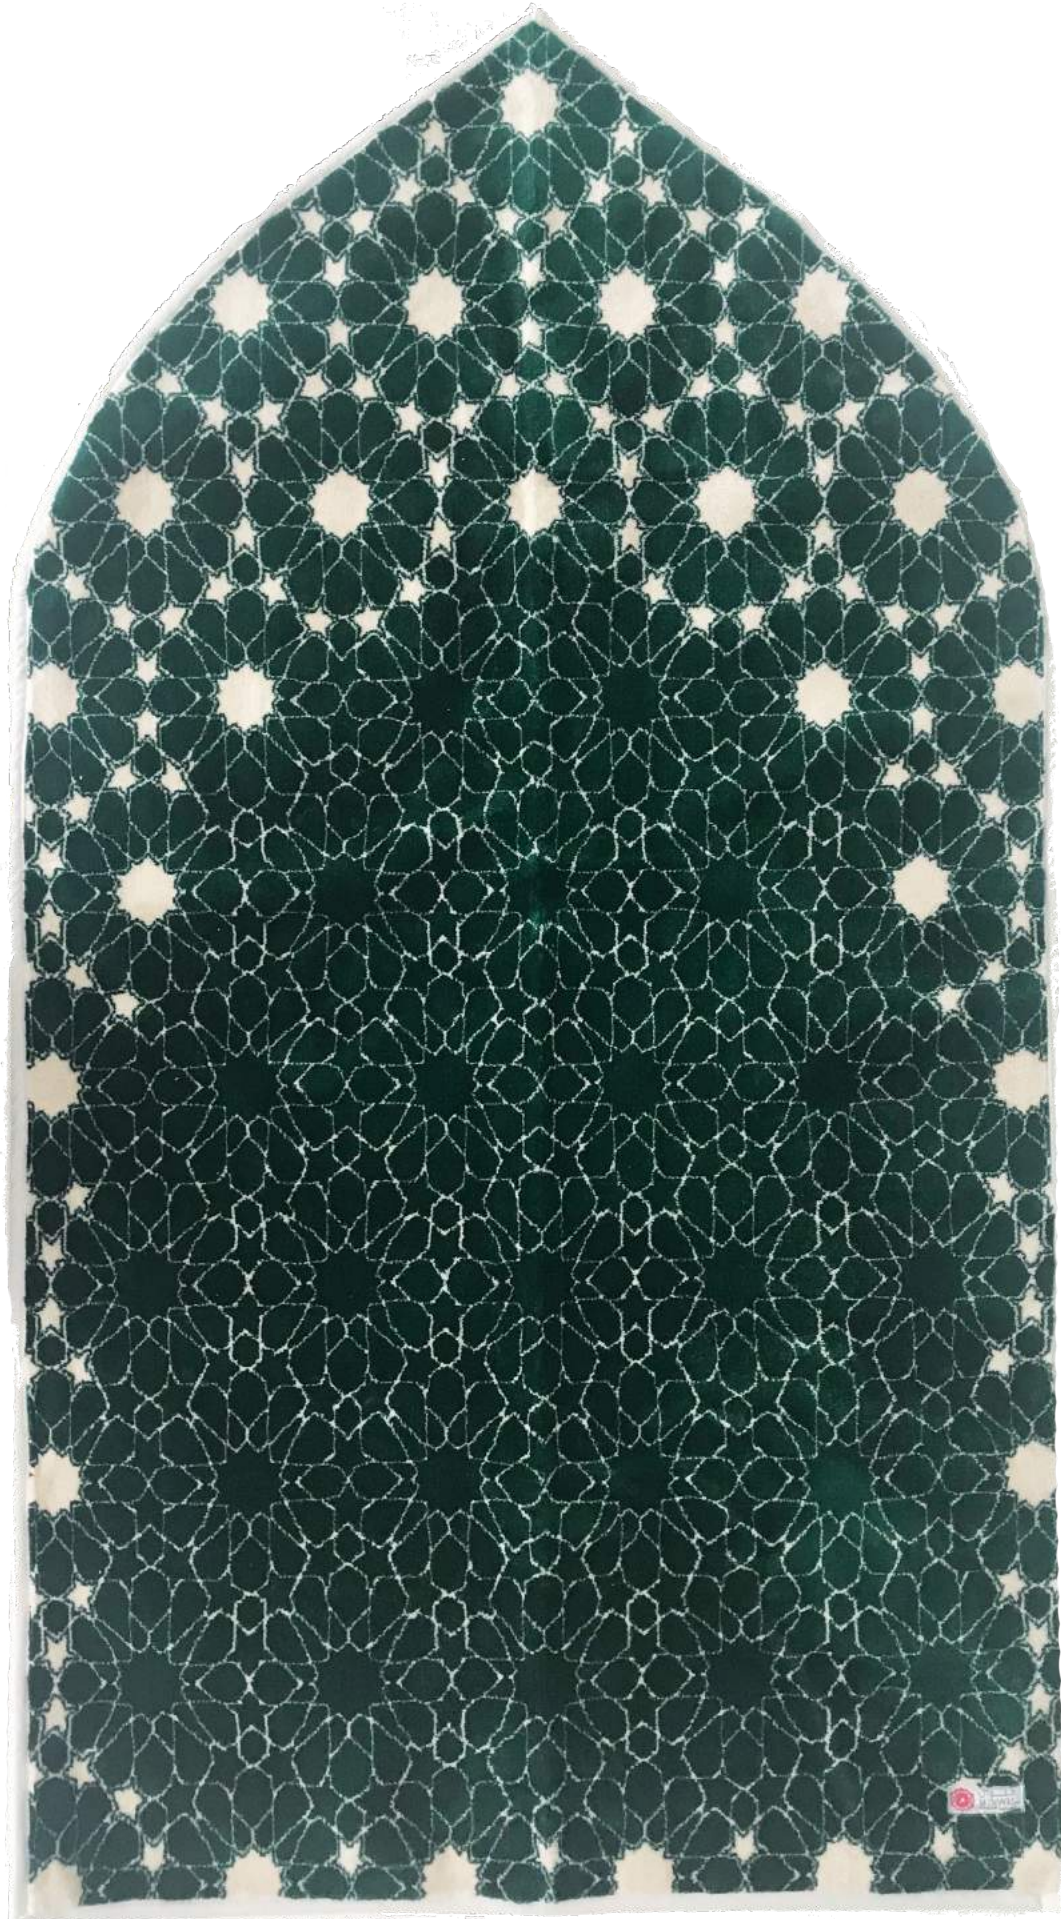

●●●● Al-Andalusia Mat | سجادة الأندلسية